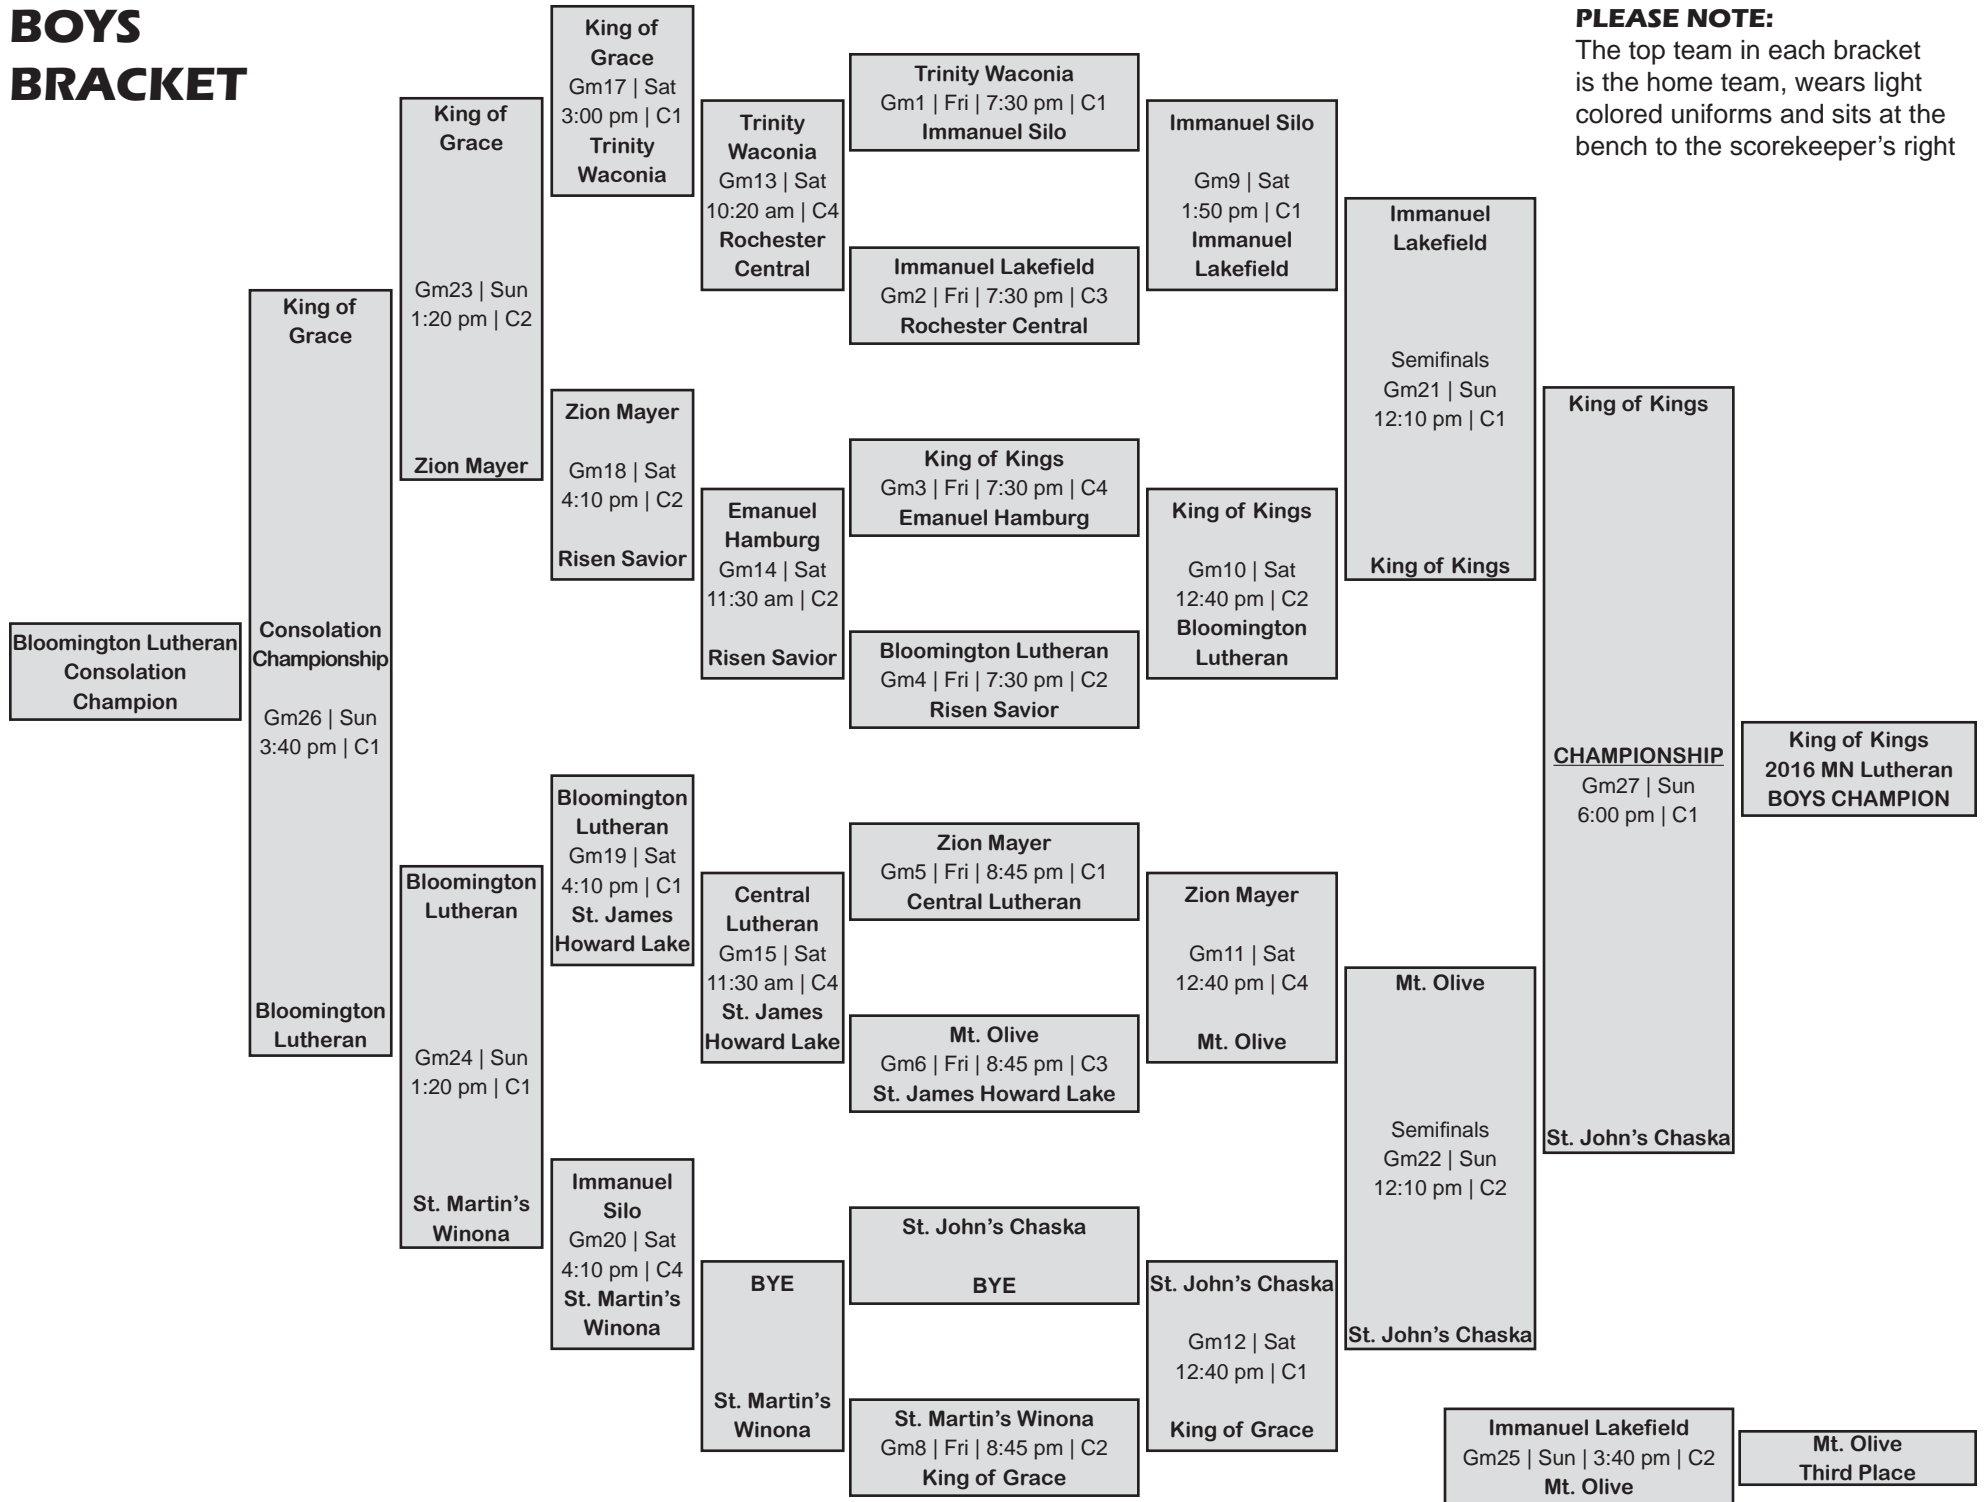

BOYS BRACKET

PLEASE NOTE:

The top team in each bracket is the home team, wears light colored uniforms and sits at the bench to the scorekeeper's right

GIRLS BRACKET

PLEASE NOTE:

The top team in each bracket is the home team, wears light colored uniforms and sits at the bench to the scorekeeper's right